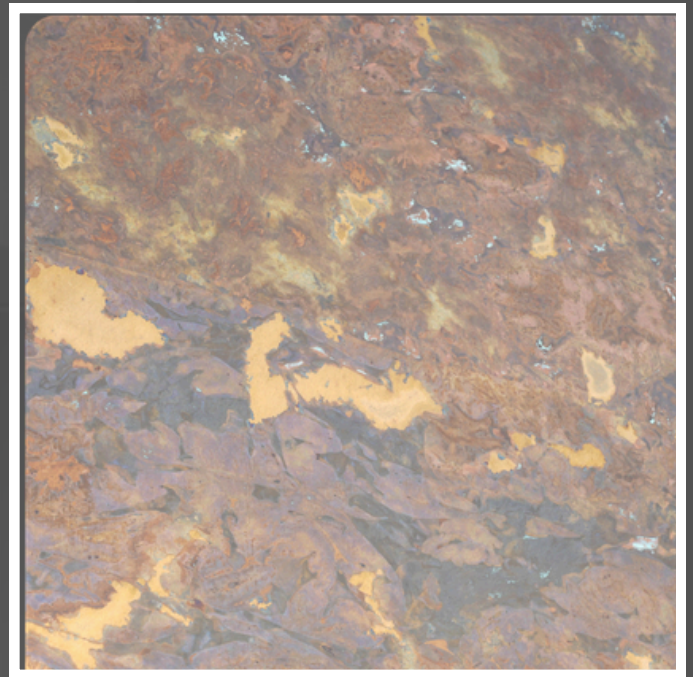

ANTIQUE FINISH

FOSHAN HINOX

Our Antique Metal Finishes are made on stainless steel, brass, Corten steel and copper, giving each surface a rich, aged look. These finishes bring out warm tones, natural textures, and a timeless feel—blending the beauty of old-world charm with the strength of modern metals.

Brass Ocean

Corten Etched
Lattice

Diamond Weave

Mossy Brass

Corten Celestial
Rust

Brass Terra

Brass Topo Labra

Labra Cloudy
Brass

Stonewashed

Copper Ocean

Brassed Etched
Lattice

511

512

513

514

515