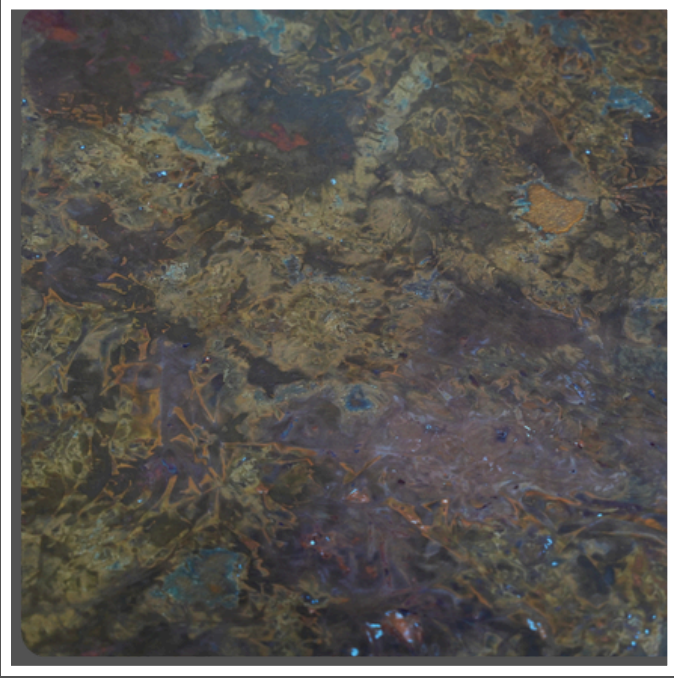

ANTIQUE FINISH

FOSHAN HINOX

Our Antique Metal Finishes are made on stainless steel, brass, Corten steel and copper, giving each surface a rich, aged look. These finishes bring out warm tones, natural textures, and a timeless feel—blending the beauty of old-world charm with the strength of modern metals.

Brass Ocean

Corten Etched
Lattice

Diamond Weave

Mossy Brass

Corten Celestial
Rust

Brass Terra

Brass Topo Labra

Labra Cloudy
Brass

Stonewashed

Copper Ocean

Brassed Etched
Lattice

511

512

513

514

515