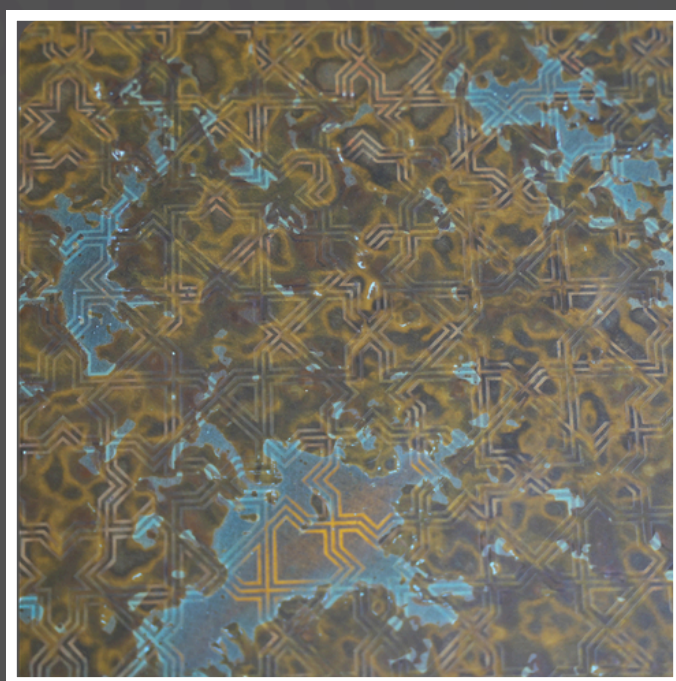

ANTIQUE FINISH

FOSHAN HINOX

Our Antique Metal Finishes are made on stainless steel, brass, Corten steel and copper, giving each surface a rich, aged look. These finishes bring out warm tones, natural textures, and a timeless feel—blending the beauty of old-world charm with the strength of modern metals.

Brass Ocean

Corten Etched
Lattice

Diamond Weave

Mossy Brass

Corten Celestial
Rust

Brass Terra

Brass Topo Labra

Labra Cloudy
Brass

Stonewashed

Copper Ocean

Brassed Etched
Lattice

511

512

513

514

515